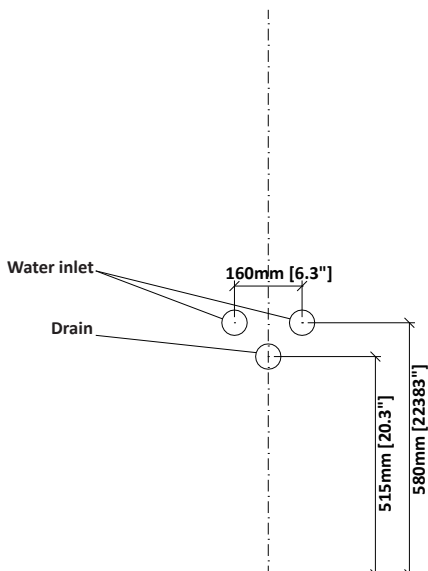

S2404-72 Vanity Installation Instruction

DIMENSIONS

WARNING !

In the hole on the wall, please be sure to be careful to avoid the internal cables and pipelines.

MATERIALS & TOOLS

Safety glasses, Pencil, Level, Tape measure, Stud Finder, Assorted screwdrivers, Assorted Wrenches, Drill, Screw gun, Caulking gun, Hammer, Screws, Nail anchors/Molly screws.