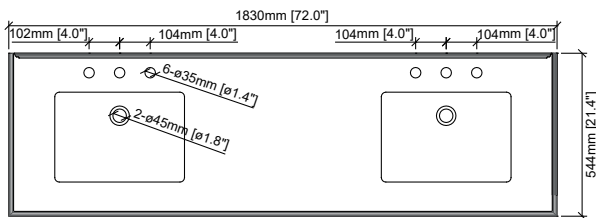

S2404-72 Vanity Installation Instruction

DIMENSIONS

WARNING !

In the hole on the wall, please be sure to be careful to avoid the internal cables and pipelines.

MATERIALS & TOOLS

Safety glasses, Pencil, Level, Tape measure, Stud Finder, Assorted screwdrivers, Assorted Wrenches, Drill, Screw gun, Caulking gun, Hammer, Screws, Nail anchors/Molly screws.