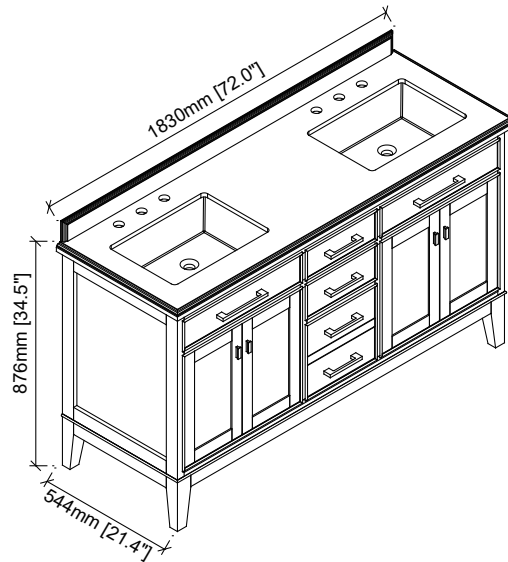

S2404-72 Vanity Installation Instruction

DIMENSIONS

WARNING !

In the hole on the wall, please be sure to be careful to avoid the internal cables and pipelines.

MATERIALS & TOOLS

Safety glasses, Pencil, Level, Tape measure, Stud Finder, Assorted screwdrivers, Assorted Wrenches, Drill, Screw gun, Caulking gun, Hammer, Screws, Nail anchors/Molly screws.