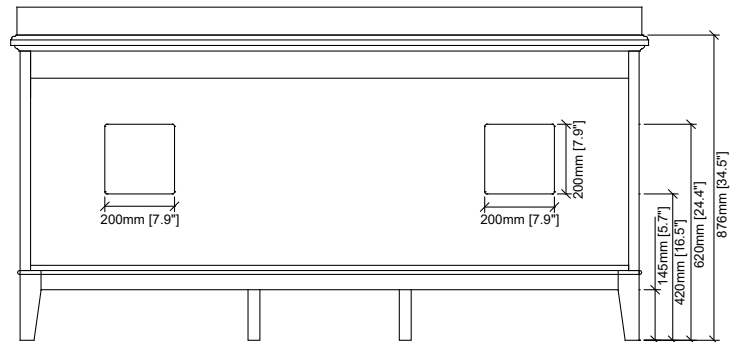

S2404-72 Vanity Installation Instruction

DIMENSIONS

WARNING !

In the hole on the wall, please be sure to be careful to avoid the internal cables and pipelines.

MATERIALS & TOOLS

Safety glasses, Pencil, Level, Tape measure, Stud Finder, Assorted screwdrivers, Assorted Wrenches, Drill, Screw gun, Caulking gun, Hammer, Screws, Nail anchors/Molly screws.